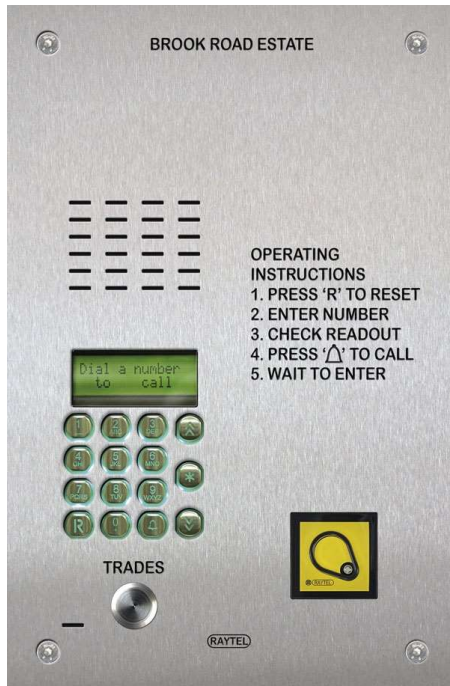

Engineering Data Sheet

Spartan

Door Entry Panel

SDA13A4/Y

- Vandal resistant external audio entrance panel
- Stainless Steel 316 Marine Grade
- Flush mounting, surface mounting and flange box options available
- Digital Dial illuminated call buttons
- Optional Proximity reader (AR-747HS-RAY)
- Scrolling Phone directory
- Built in LCD Display with illumination
- Optional Trades or Concierge Call buttons
- DDA status LED's available on request

Brand

General Information

The 13A4 Entrance Panel electronics are fully programmable via the keypad and display. An integral searchable directory allows for up to 2 names per internal unit.

Up to 1,000 individual lock codes can be enabled via the keypad to enable coded entry. The coded entry can also be time constrained if required.

Full duplex speech is provided with volume level controls for audio in and audio out.

The Entrance Panel can be used to programme the identity of associated handsets or monitors for use with the Entrance Panel.

The Entrance Panel has 3 numbering configurations to enable natural, 4 digit and 8 digit numbering of dwellings.

The keypad and display are illuminated.

Specifications

System	2 Wire
Finish	Brushed Stainless Steel
Speech Unit Type	13A4
Speech	Full duplex
Dimensions	320mm x 210mm
Back Box	300mm x 190mm x 50mm
Call Buttons	Digital Dial Keypad
Lock Output	12V DC