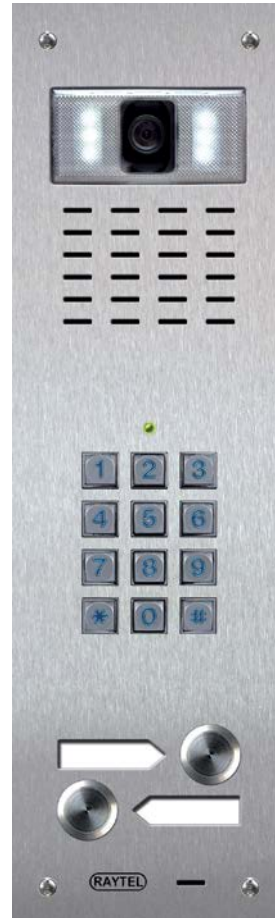

# Compact Range - Video

**V1-V4**  
250 x 98mm

**B**

1-4 Way

**V5-V8**  
330 x 98mm

**C**

5-8 Way

Mono or colour camera, functional call buttons with name card windows.

**VK1-VK2**  
330 x 98mm

**C**

1-2 Way

Mono or colour camera, functional call buttons with name card windows and keypad access control (K50i).

**VY1**  
250 x 98mm

**B**

1 Way

Mono or colour camera, functional call buttons with name card windows and proximity reader (AR-737HB-RAY).

**VY2-VY4**  
330 x 98mm

**C**

2-4 Way