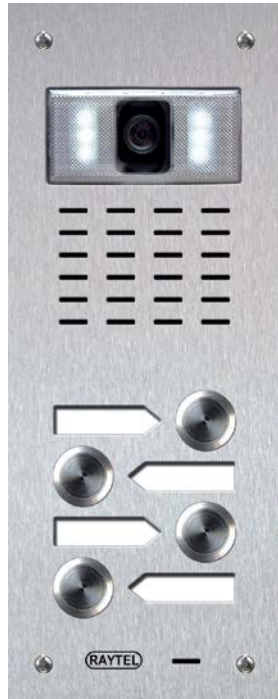

# Compact Range - Video

**V1-V4**  
250 x 98mm

**B**

1-4 Way

**V5-V8**  
330 x 98mm

**C**

5-8 Way

Mono or colour camera, functional call buttons with name card windows.

**VK1-VK2**  
330 x 98mm

**C**

1-2 Way

Mono or colour camera, functional call buttons with name card windows and keypad access control (K50i).

**VY1**  
250 x 98mm

**B**

1 Way

Mono or colour camera, functional call buttons with name card windows and proximity reader (AR-737HB-RAY).

**VY2-VY4**  
330 x 98mm

**C**

2-4 Way