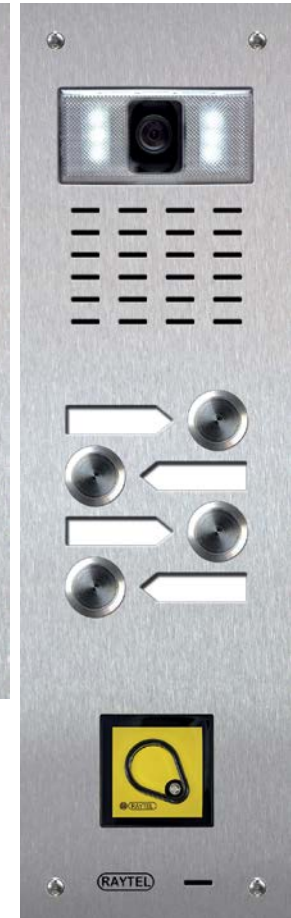

1 Way

Mono or colour camera, functional call buttons with name card windows and proximity reader (AR-737HB-RAY).

VY2-VY4
330 x 98mm

C