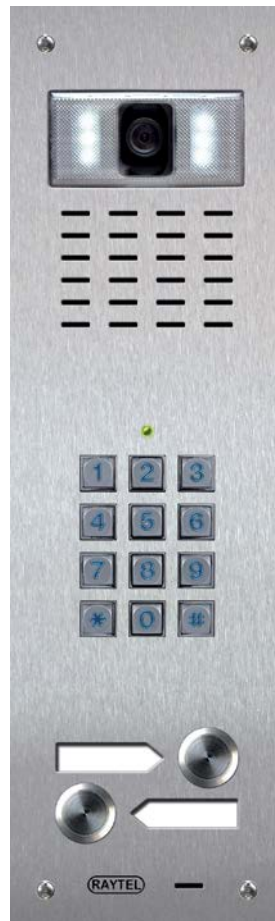

Compact Range - Video

V1-V4
250 x 98mm

B

1-4 Way

V5-V8
330 x 98mm

C

5-8 Way

Mono or colour camera, functional call buttons with name card windows.

VK1-VK2
330 x 98mm

C

1-2 Way

Mono or colour camera, functional call buttons with name card windows and keypad access control (K50i).

VY1
250 x 98mm

B

1 Way

Mono or colour camera, functional call buttons with name card windows and proximity reader (AR-737HB-RAY).

VY2-VY4
330 x 98mm

C

2-4 Way