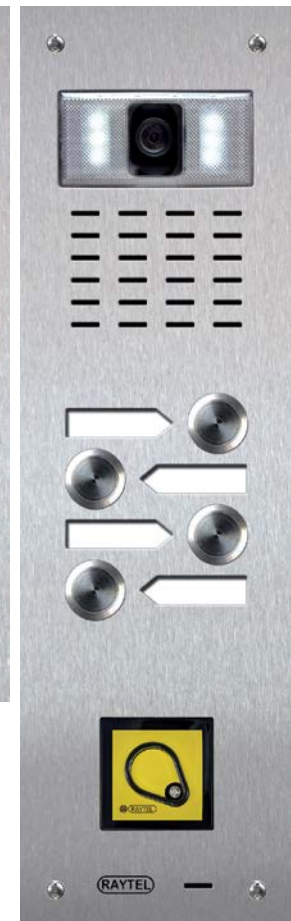

Compact Range - Video

V1-V4
250 x 98mm

B

1-4 Way

V5-V8
330 x 98mm

C

5-8 Way

Mono or colour camera, functional call buttons with name card windows.

VK1-VK2
330 x 98mm

C

1-2 Way

Mono or colour camera, functional call buttons with name card windows and keypad access control (K50i).

VY1
250 x 98mm

B

1 Way

Mono or colour camera, functional call buttons with name card windows and proximity reader (AR-737HB-RAY).

VY2-VY4
330 x 98mm

C

2-4 Way