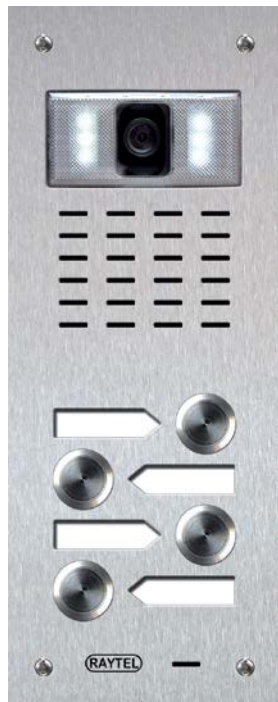

Compact Range - Video

V1-V4
250 x 98mm

B

1-4 Way

V5-V8
330 x 98mm

C

5-8 Way

Mono or colour camera, functional call buttons with name card windows.

VK1-VK2
330 x 98mm

C

1-2 Way

Mono or colour camera, functional call buttons with name card windows and keypad access control (K50i).

VY1
250 x 98mm

B

1 Way

Mono or colour camera, functional call buttons with name card windows and proximity reader (AR-737HB-RAY).

VY2-VY4
330 x 98mm

C

2-4 Way