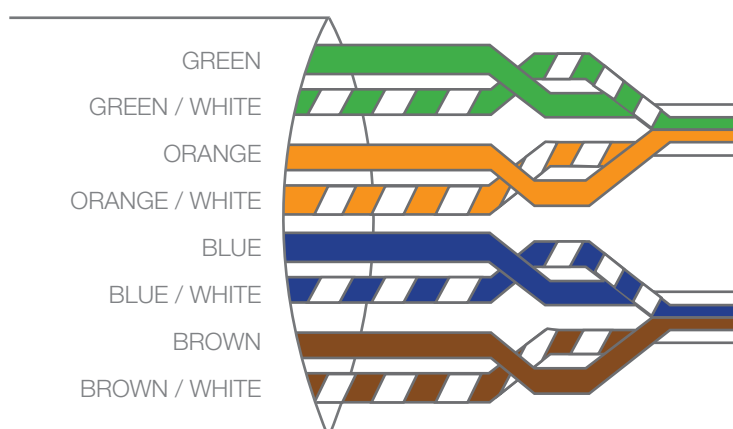

Selection of cable.

In the case of renovation projects, it is advisable to replace the more critical parts of the system — between entrance panels and power supply, and between power supply and distributors (riser) — with Elvox cable or CAT5 cable.

TYPE OF CABLE	ARTICLE	BURIABLE	AUDIO SYSTEMS	MIXED SYSTEMS
CABLE SECTION 1 mm²	732I/100 732I/500	YES	RECOMMENDED	RECOMMENDED
CABLE SECTION 1 mm²	732H/100 732H/500	NO	RECOMMENDED	RECOMMENDED
CAT5/6		NO	YES	YES

With different type of cable, the max distance to video distributor is 10 m.

When using CAT5/6 cable, the relative conductors must be paired as illustrated below.

NOTE: where category 5 cable is indicated in the typical systems tables, data values are referred to the pairs of conductors as illustrated above.